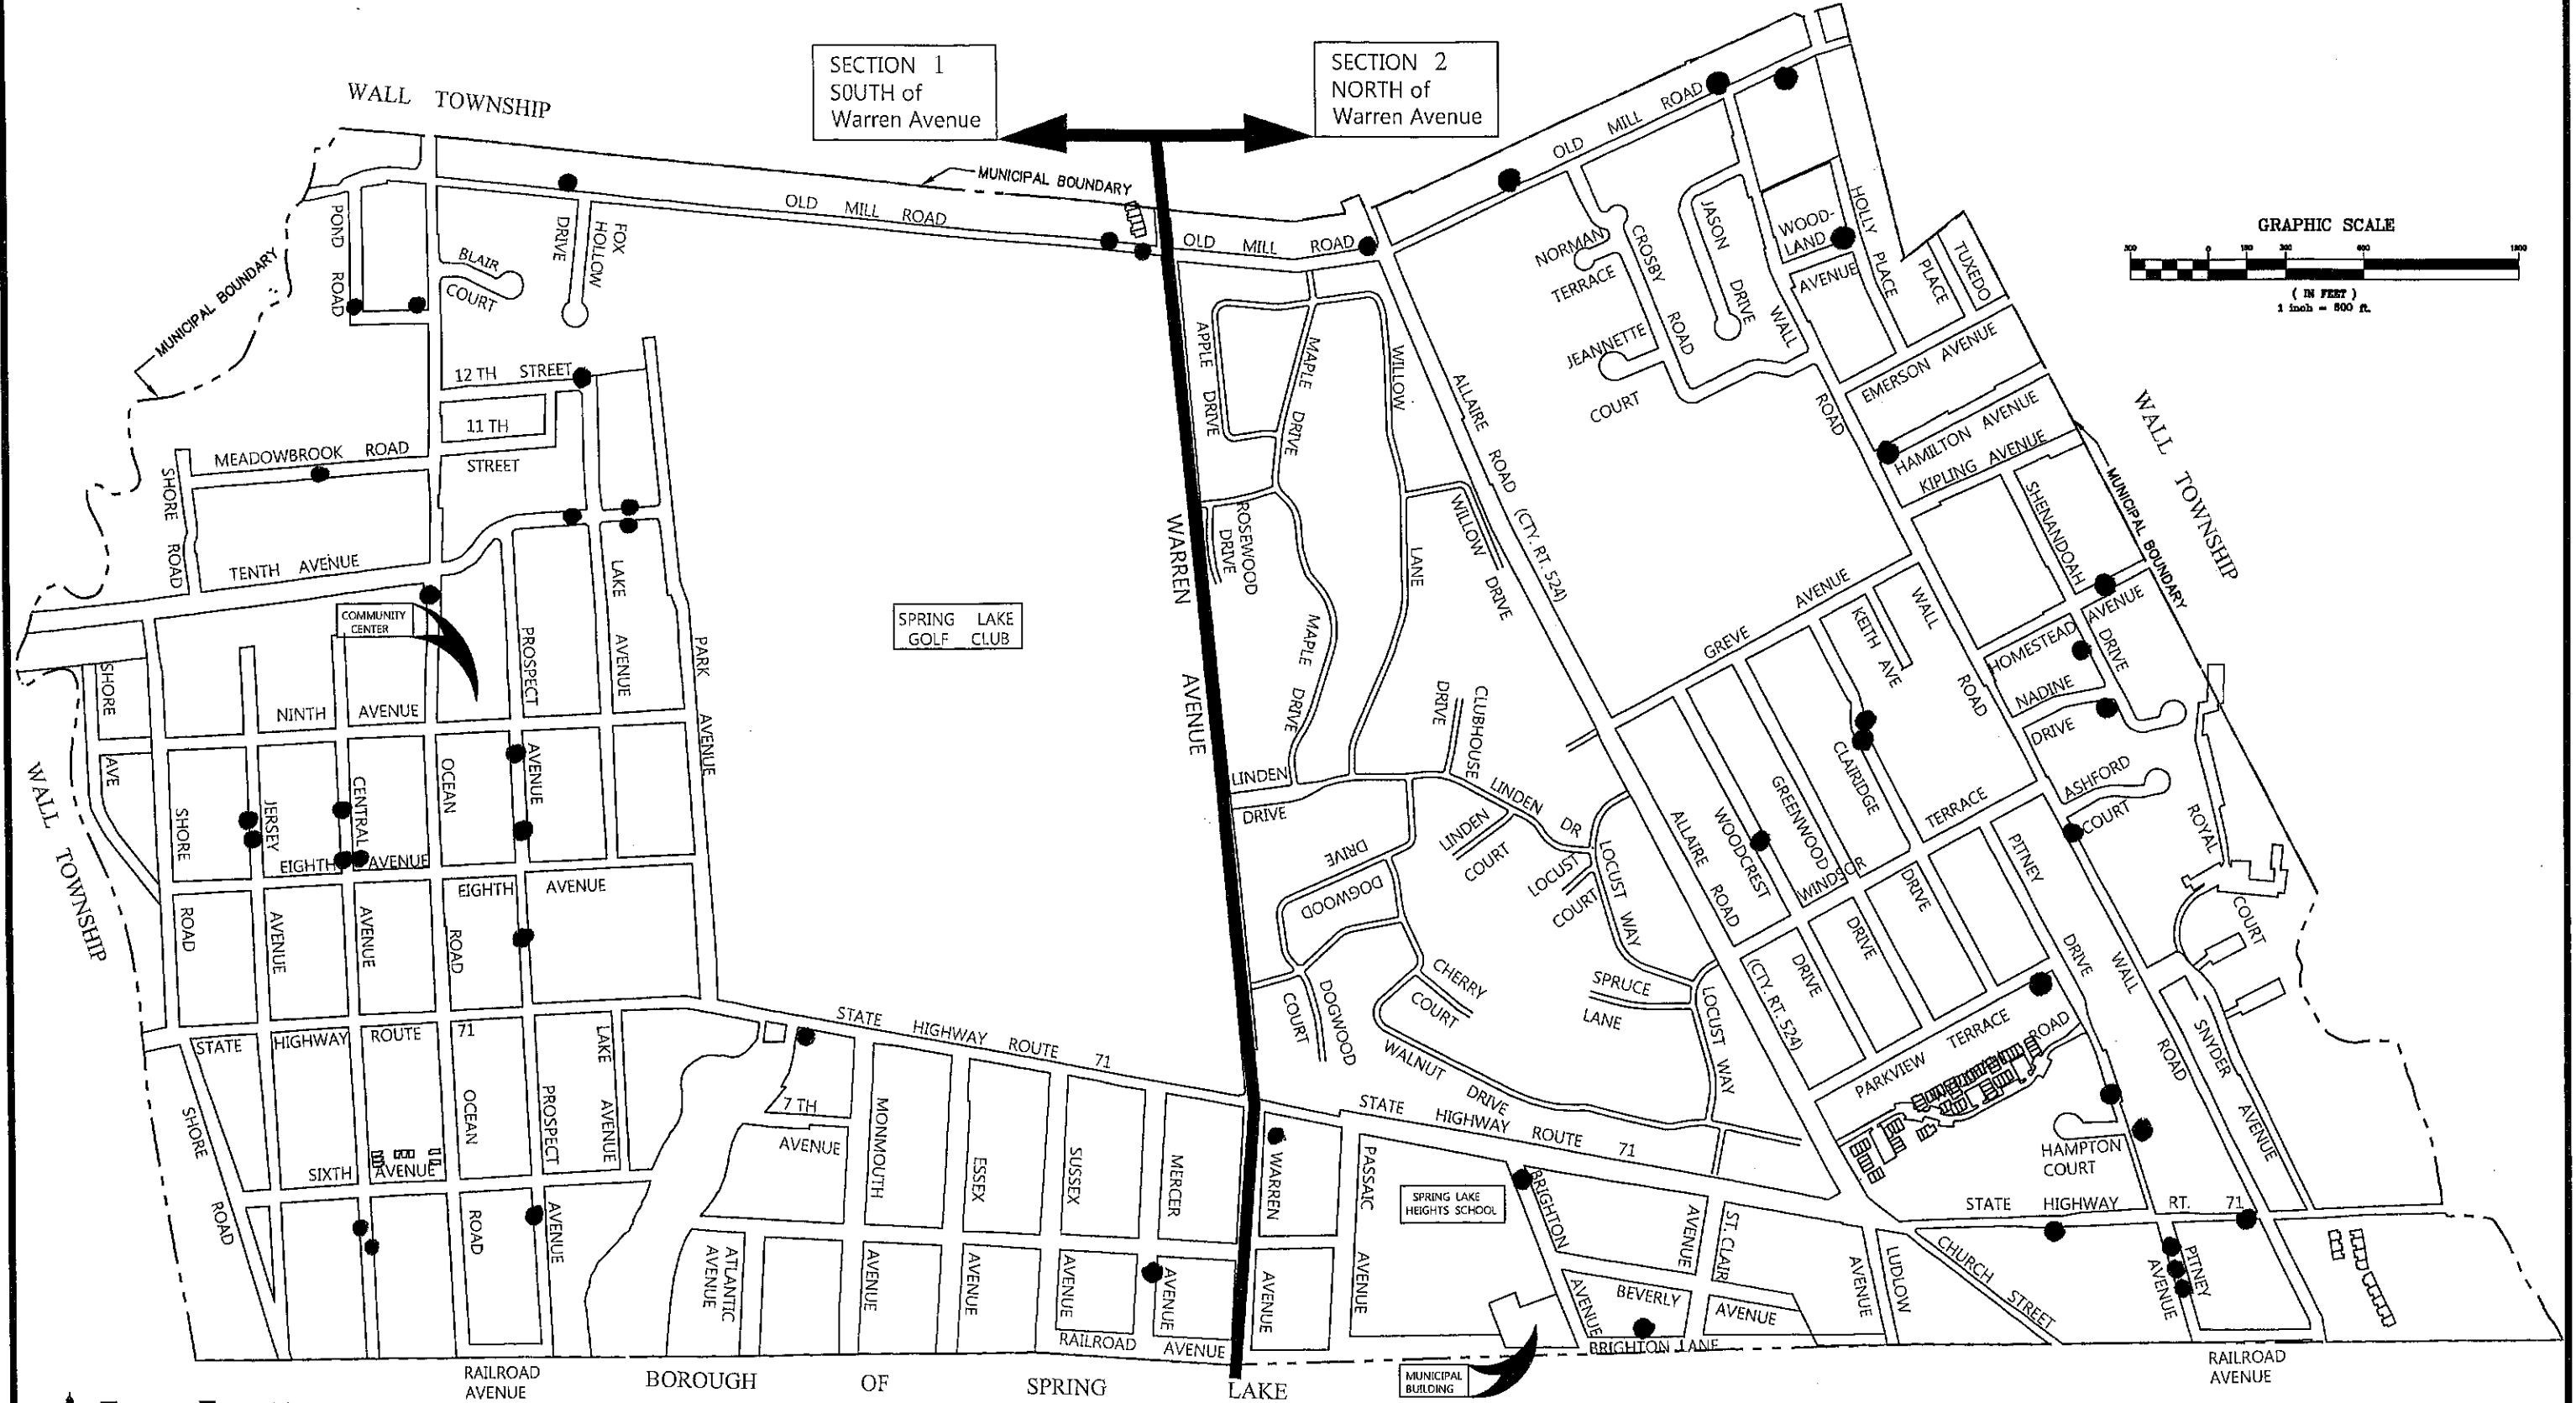

SPRING LAKE HEIGHTS TOWN-WIDE YARD SALE

SATURDAY, MAY 20, 2017 - 9:00 A.M. - 5:00 P.M.

SECTION 1
SOUTH of
Warren Avenue

SECTION 2
NORTH of
Warren Avenue