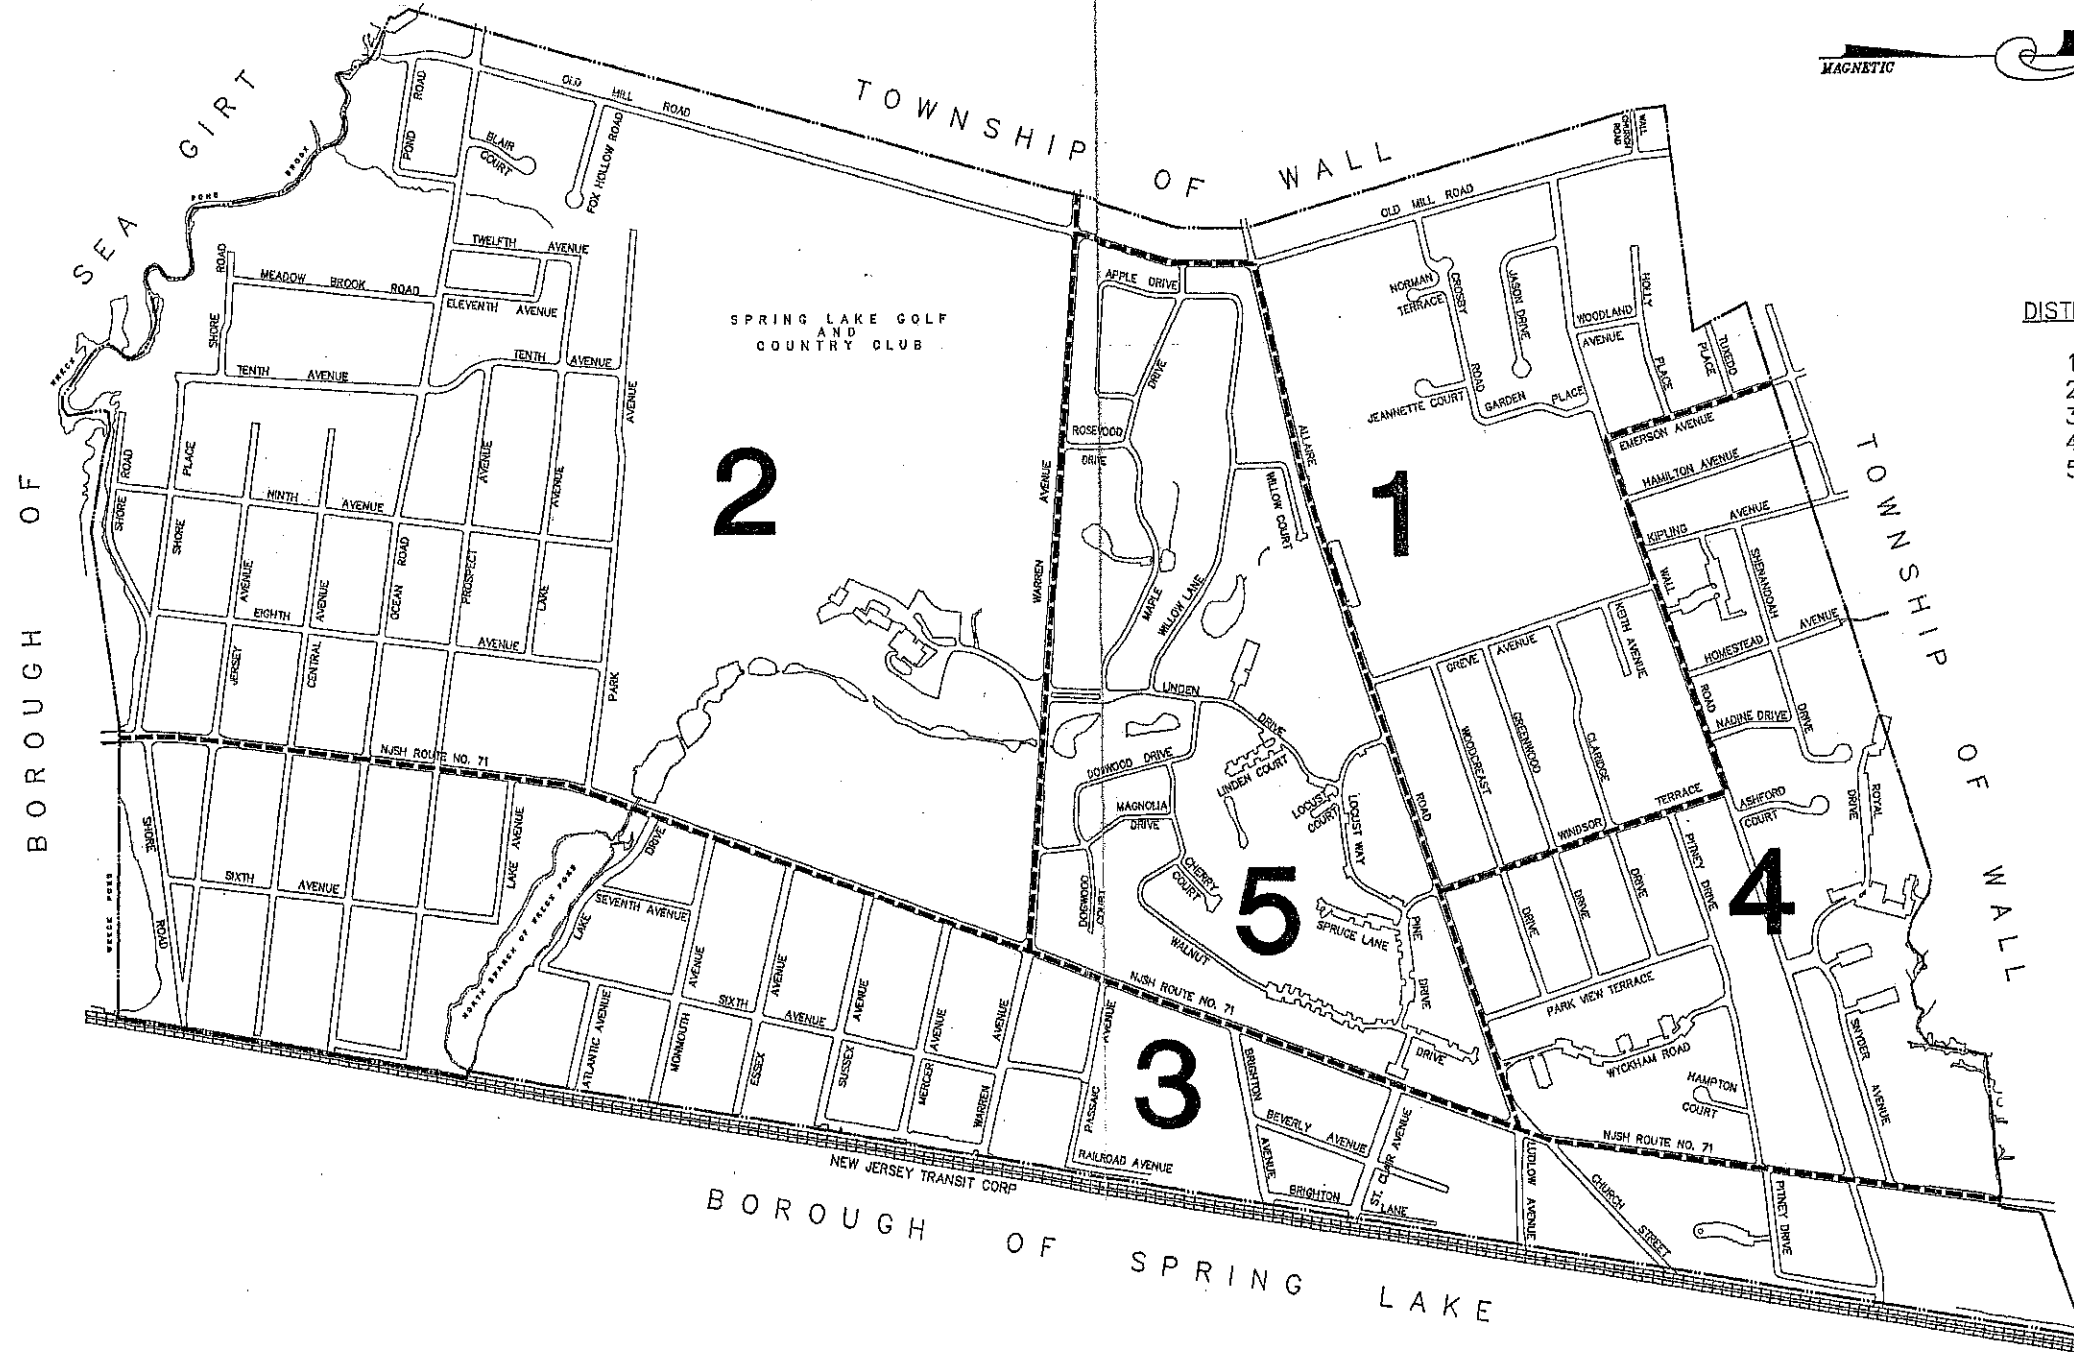

ELECTION DISTRICT MAP

BOROUGH OF SPRING LAKE HEIGHTS

MONMOUTH COUNTY, NEW JERSEY

DISTRICT	POLLING PLACE
1	WALL CHURCH
2	COMMUNITY CENTER
3	FIRE HOUSE
4	BOROUGH HALL
5	BOROUGH HALL